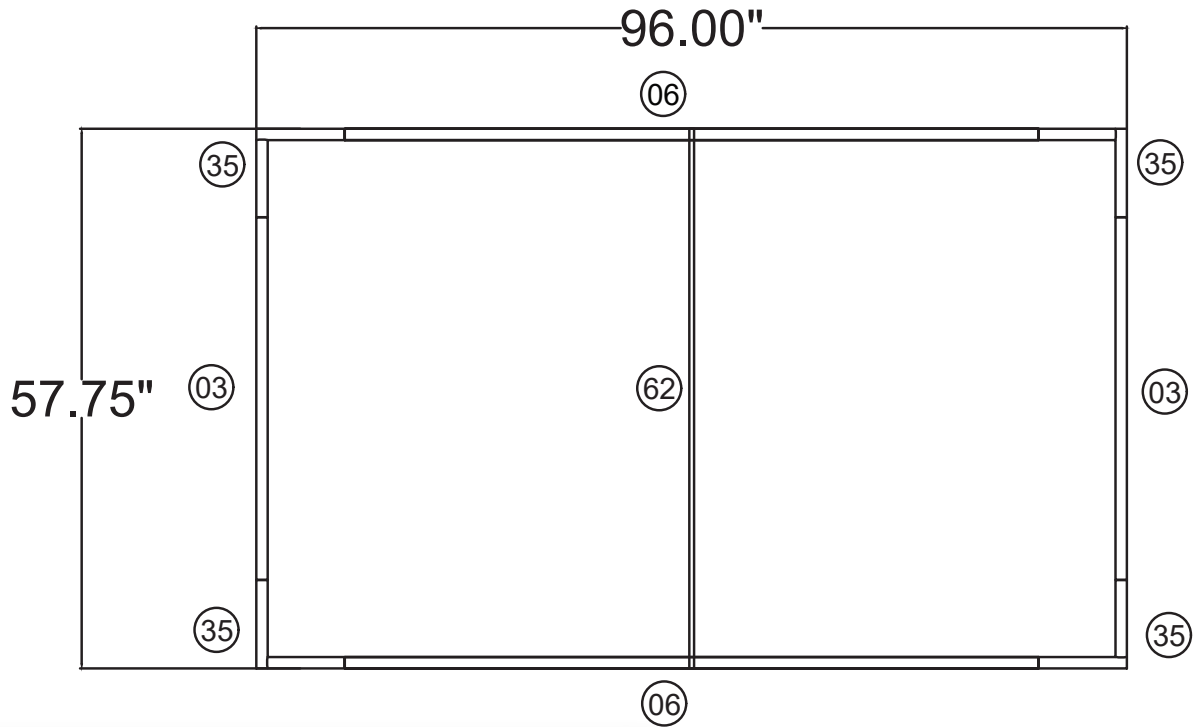

WAVELINE®

8'w x 5'h WL Hanging Sign

FHS0860

8'w x 5'h WL Hanging Sign	
Qty.	Part Number
4	WLM#035
2	WLM#003
2	WLM#006
1	WLM#062
1	BGO BAG-L

Notes:

- * Does not include Hanging Cables
- * will fit inside CA600 or CA900 case